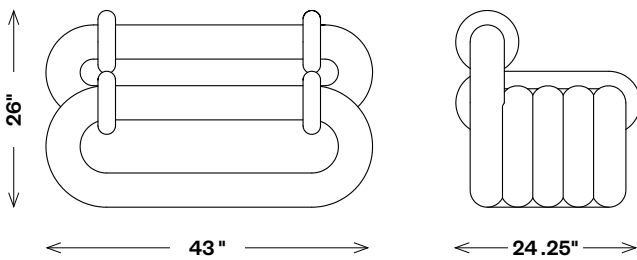

Nudo Lounge Chair

FCL22003

Materials Shown

Rosa Valencia

Dimensions

Width: 43"

Depth: 24.25"

Height: 26"

Seat Height: 16"

Finishes

Please contact
concierge@kellywearstler.com for
inquiries regarding custom materials
and finishes